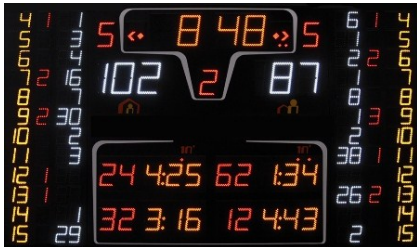

3500.913

3500.922

3500.923

3500.932

3500.933

SHOT CLOCKS

Game clock: 15cm

Shot time: 25cm