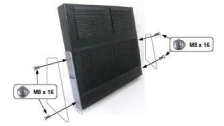

3500.988 OMEGA SATURN 2.900 Shot Clocks With game clock 4 sides (set of two)

3440.904 Wireless Bluetooth serial port adapter

 Bluetooth[®] for shot clocks

OPTIONAL ACCESSORIES

3500.986 OMEGA SATURN 2 Shotclock floor standing (set of two)