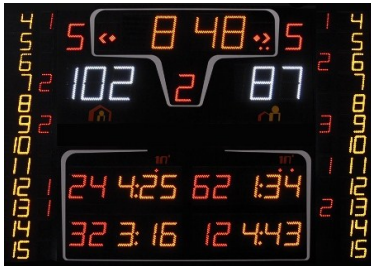

Certifications: CE and RoHS compliant

■ Team names: 15cm

■ Score & Game time /
Fault Personal : 30 / 25cm

■ Penalties: 20cm

■ Individual player info: 15cm

SATURN 2 TYPES

3500.901

3500.912

3500.913

3500.922

3500.923

3500.932

3500.933

SHOT CLOCKS

Game clock: 15cm

Shot time: 25cm